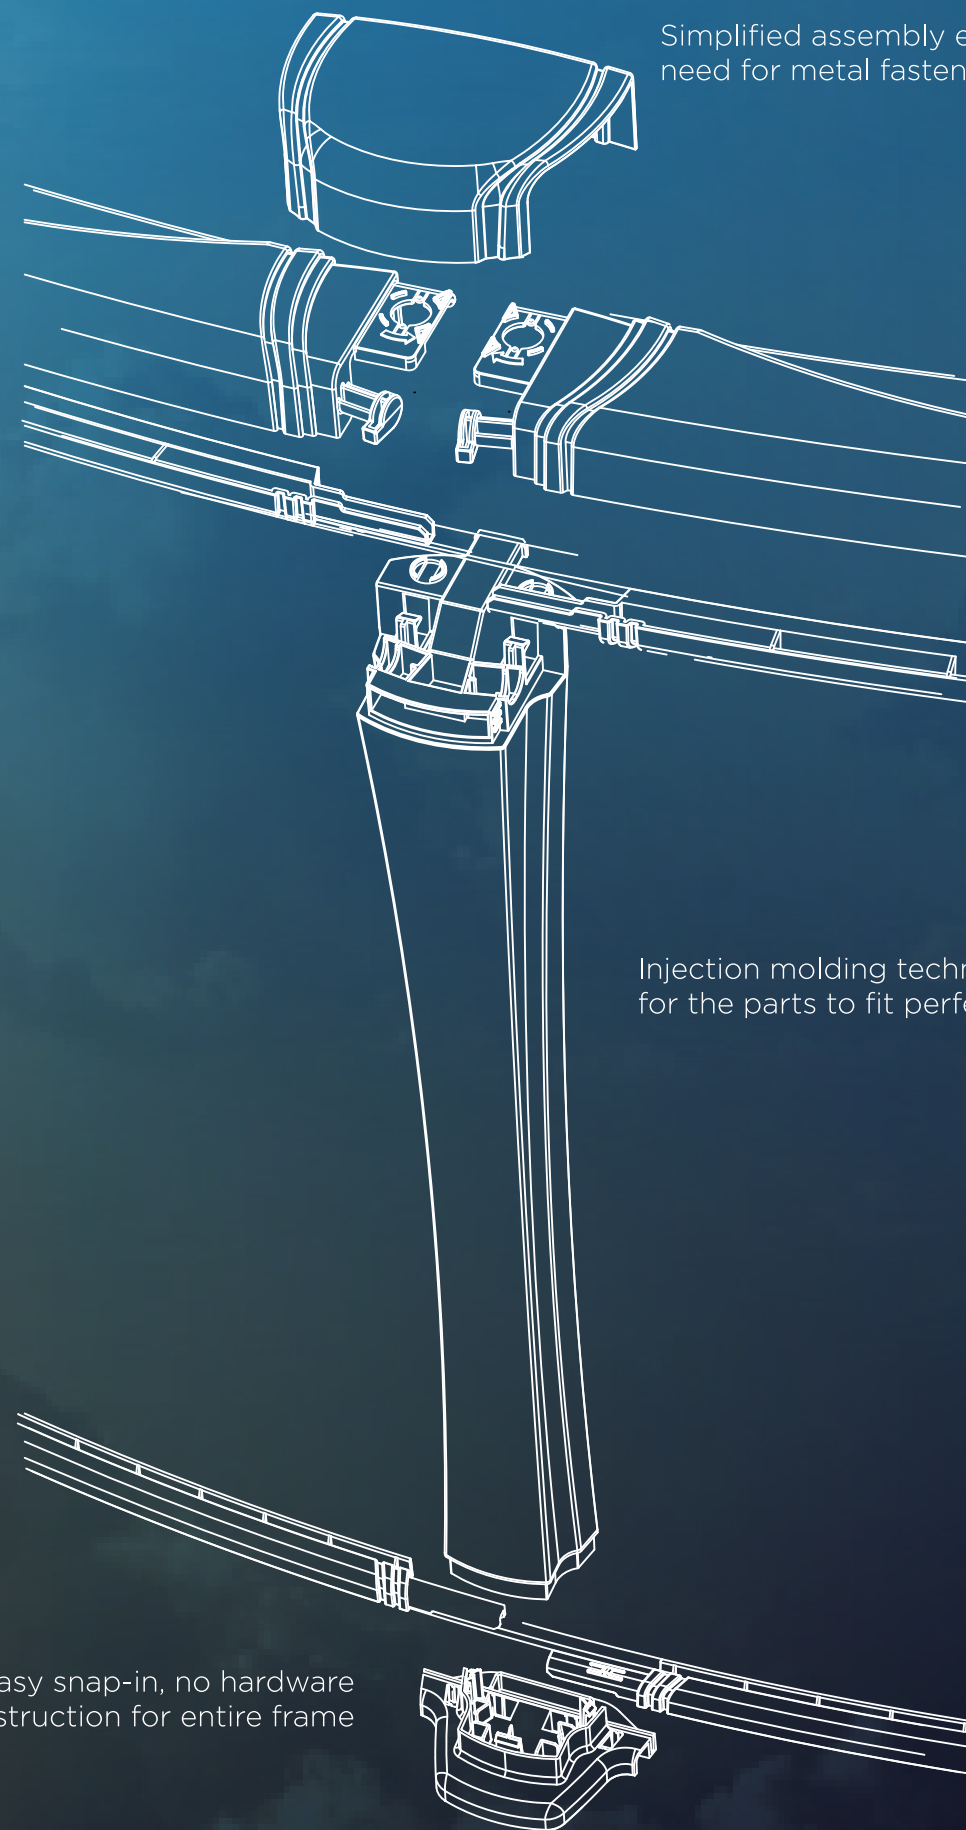

NAKOMA

Superior design complemented
in resin technology

Swim
ABOVEGROUND.COM

Simplified assembly eliminates the
need for metal fasteners and tools

Injection molding technology allows
for the parts to fit perfectly

Easy snap-in, no hardware
construction for entire frame

Your above ground pool is designed to provide years of pleasure and safe family fun, so water safety practices should be strictly followed and enforced. Your pool contains shallow water, which makes diving or jumping unsafe. Diving or jumping into shallow water can lead to severe injury or death. Please observe the safety precautions that were provided to you when you purchased your above ground pool and conform to all local regulations.
© Copyright 2019

15' x 30' 18' x 33' 18' x 40'

54" Height

Features

Resin Series

- Unique Synflex high impact resin "Hour-glass" top ledge
- Unique Synflex high impact resin "Hour-glass" upright
- Trinity wall pattern triple coated for durability
- Heavy corrugated wall with superior coatings
- Stainless steel hardware
- Exclusive Interlocking Injection molded top and bottom system
- Snap together patented exclusive frame
- Easy set installation
- Snap-in, no hardware construction
- Yardmore Buttress-free system for oval pools
-enjoy your pool without losing your yard

Contoured resin top ledges are shaped in a sleek circular design giving a perfect round form

TRINITY wall pattern, complements the champagne pool frame

Resin "hour-glass" form gives the uprights and pool frame a beautiful and flowing design