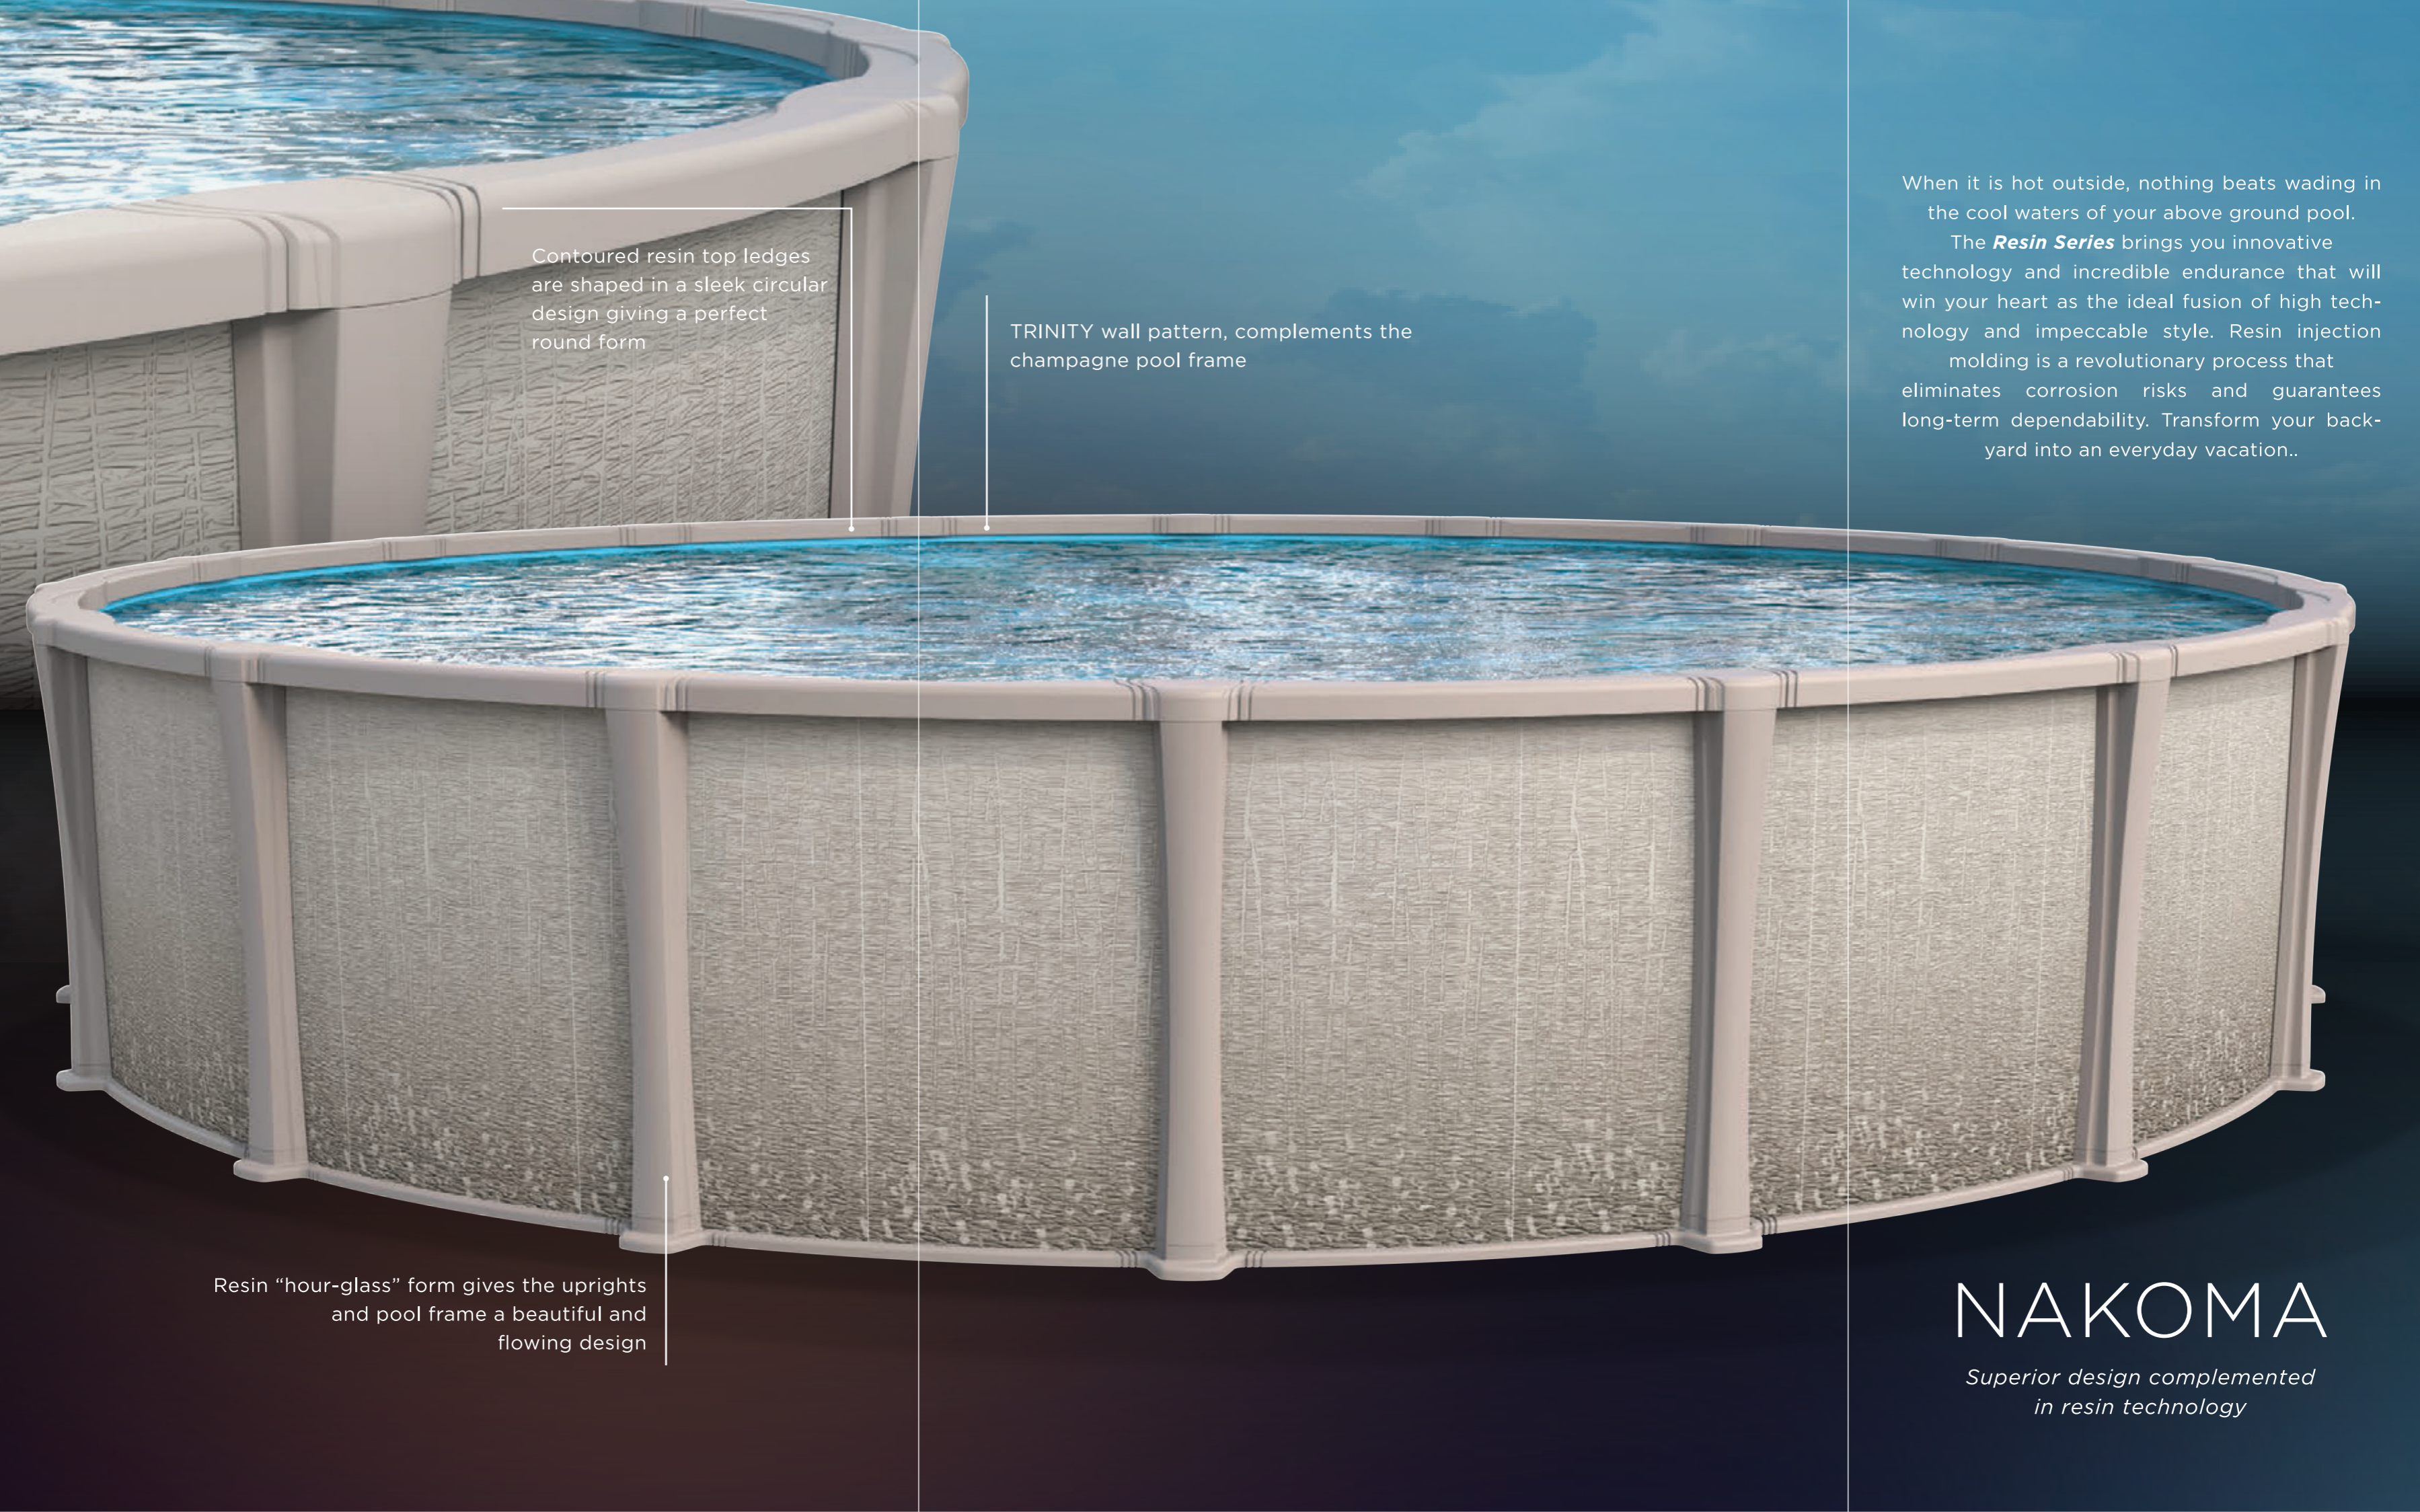

Easy snap-in, no hardware
construction for entire frame

Your above ground pool is designed to provide years of pleasure and safe family fun, so water safety practices should be strictly followed and enforced. Your pool contains shallow water, which makes diving or jumping unsafe. Diving or jumping into shallow water can lead to severe injury or death. Please observe the safety precautions that were provided to you when you purchased your above ground pool and conform to all local regulations.
© Copyright 2019

MKG-75-1070

Available color and sizes

Color

Champagne

Round

15' 18' 21' 24' 27' 30' 33'

54" Height

Oval

15' x 30' 18' x 33' 18' x 40'

54" Height

Features

Resin Series

- Unique Synflex high impact resin "Hour-glass" top ledge
- Unique Synflex high impact resin "Hour-glass" upright
- Trinity wall pattern triple coated for durability
- Heavy corrugated wall with superior coatings
- Stainless steel hardware
- Exclusive Interlocking Injection molded top and bottom system
- Snap together patented exclusive frame
- Easy set installation
- Snap-in, no hardware construction
- Yardmore Buttress-free system for oval pools
-enjoy your pool without losing your yard

Contoured resin top ledges are shaped in a sleek circular design giving a perfect round form

TRINITY wall pattern, complements the champagne pool frame

Resin "hour-glass" form gives the uprights and pool frame a beautiful and flowing design