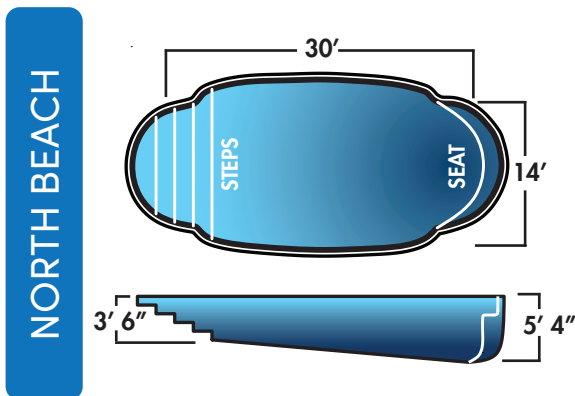

CLASSIC

YOUR NEW OASIS AWAITS

The classic pool is exactly that... a classic design that never goes out of style. The classic offers variations of the rectangular shape that have an arch or slight curve at the ends. Our models will help create an elegant masterpiece in your backyard for years to come.