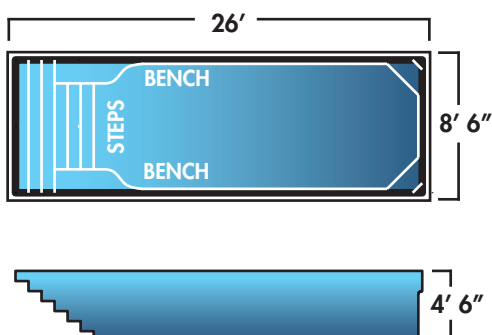

THE HAMPTON