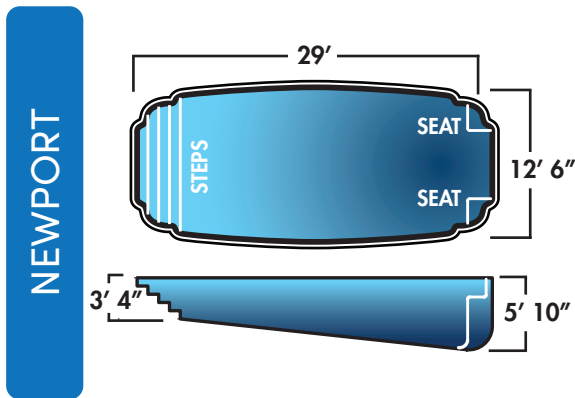

CLASSIC

YOUR NEW OASIS AWAITS

The classic pool is exactly that... a classic design that never goes out of style. The classic offers variations of the rectangular shape that have an arch or slight curve at the ends. Our models will help create an elegant masterpiece in your backyard for years to come.