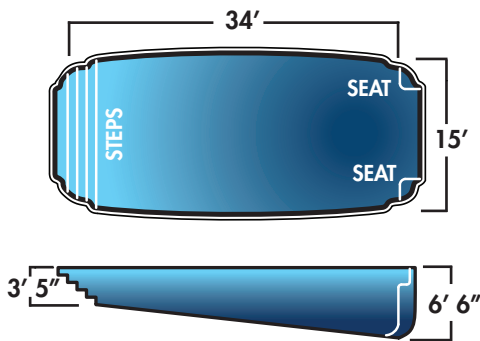

CLASSIC

The classic shape boasts a timeless and elegant look. This design goes back to centuries-old Greek and Roman architecture.

BAR HARBOR

CAPE MAY