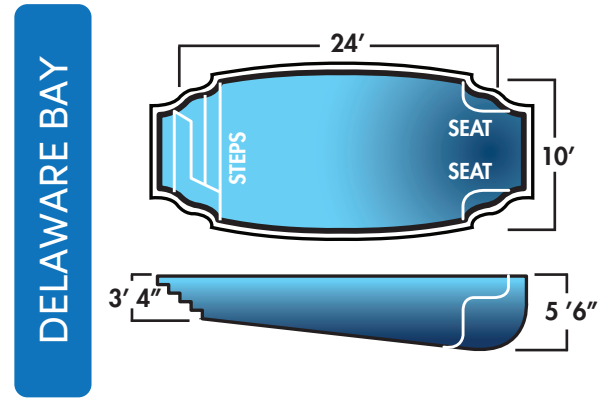

CLASSIC

YOUR NEW OASIS AWAITS

The classic pool is exactly that... a classic design that never goes out of style. The classic offers variations of the rectangular shape that have an arch or slight curve at the ends. Our models will help create an elegant masterpiece in your backyard for years to come.