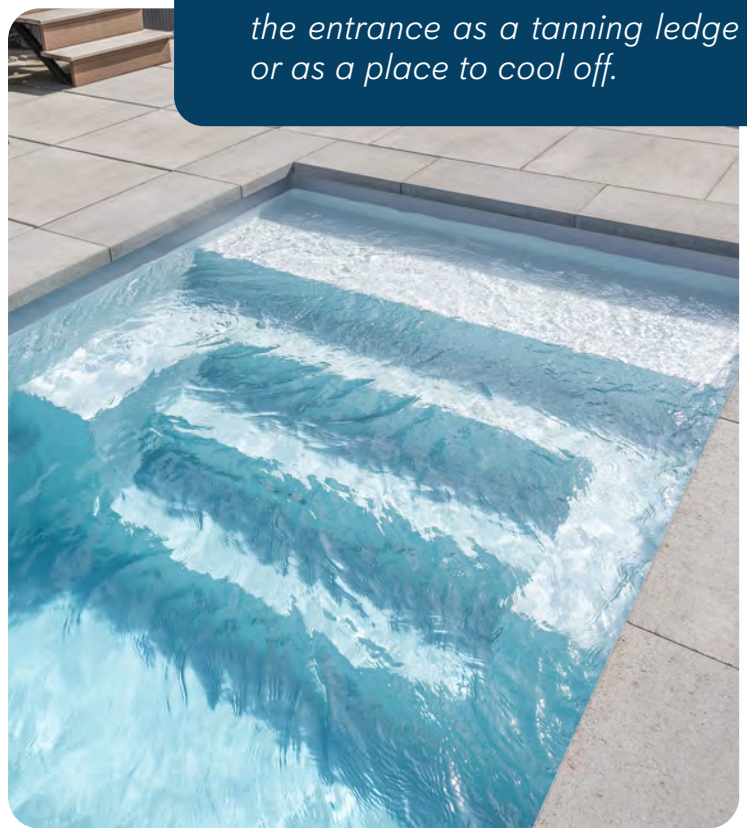

LAKE SHORE

POKOMOKE SOUND

CHESAPEAKE BAY

CAPE CHARLES

BEACH ENTRY

EASY ACCESS FOR EVERYONE

Now you can have a private beach in your own backyard. The stylish beach entry is perfect for lounging at the shallow entrance. You will feel like you are wading into an ocean without ever having to leave your home.

Beach entry shapes offer easy access to the water. You can use the entrance as a tanning ledge or as a place to cool off.

SEASHORE - ARCTIC GRAY

SPAS

ELEVATE YOUR LIFESTYLE

Complement your Genesis Pool with a fiberglass spa. Our models are available in spillover and stand-alone styles. Spillover models send a water flow into your pool for an enchanting visual effect. Stand-alone models are self-contained and can be placed anywhere.