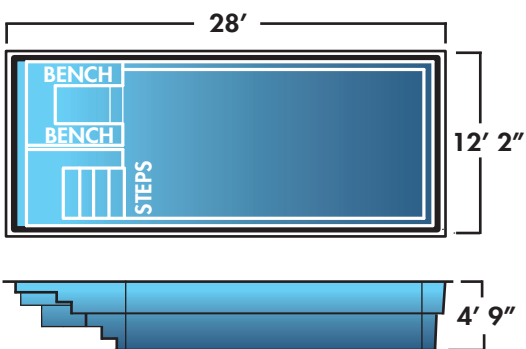

THE ATLANTIC WITH SQUARE SPA - ARCTIC GRAY

SOUTH COAST

NARRAGANSETT

LAKE PLACID

BLOCK ISLAND

RECTANGLE

EASTERN BAY - OCEAN

Everyone will have plenty of space to swim and enjoy the new addition to your home.

STONINGTON

EASTERN BAY

LAKE ERIE

CHATHAM HARBOR

RACE POINT

RECTANGLE

With 19 sizes to choose from, the rectangle is an adaptable shape that will fit in most yards.

CAPE CHARLES - PACIFIC