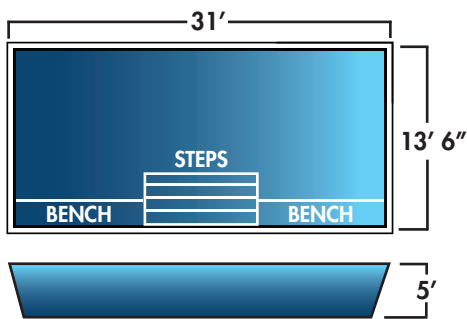

STONINGTON

EASTERN BAY

LAKE ERIE

CHATHAM HARBOR

RACE POINT

RECTANGLE

With 19 sizes to choose from, the rectangle is an adaptable shape that will fit in most yards.

CAPE CHARLES - PACIFIC