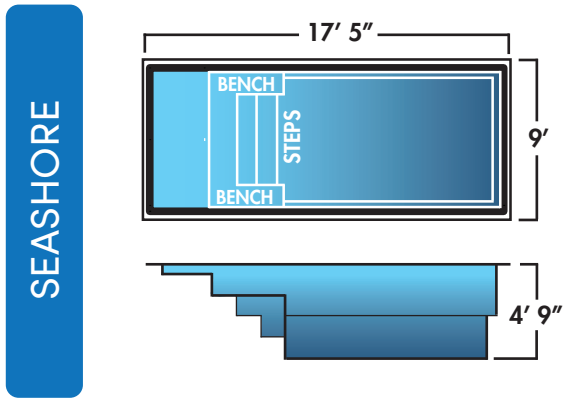

BEACH ENTRY

EASY ACCESS FOR EVERYONE

Now you can have a private beach in your own backyard. The stylish beach entry is perfect for lounging at the shallow entrance. You will feel like you are wading into an ocean without ever having to leave your home.