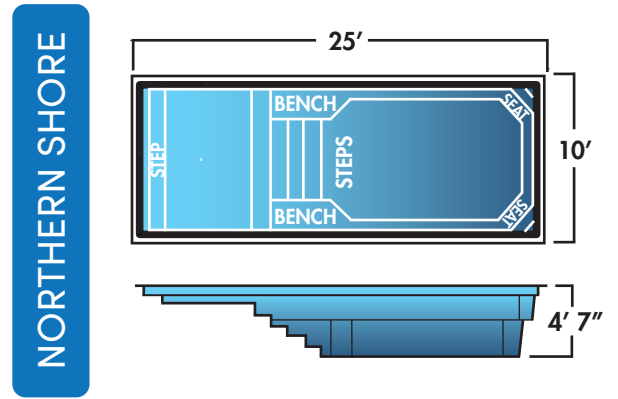

BEACH ENTRY

EASY ACCESS FOR EVERYONE

Now you can have a private beach in your own backyard. The stylish beach entry is perfect for lounging at the shallow entrance. You will feel like you are wading into an ocean without ever having to leave your home.