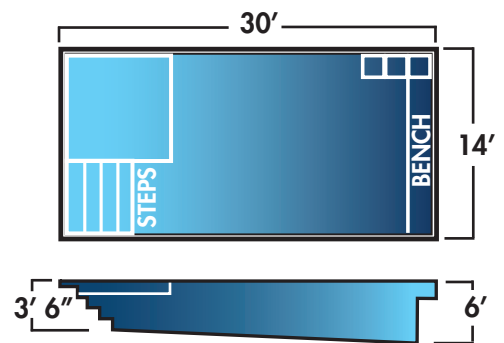

THE ATLANTIC WITH SQUARE SPA - ARCTIC GRAY

SOUTH COAST

NARRAGANSETT

LAKE PLACID

BLOCK ISLAND

RECTANGLE

EASTERN BAY - OCEAN

Everyone will have plenty of space to swim and enjoy the new addition to your home.

STONINGTON

EASTERN BAY

LAKE ERIE

CHATHAM HARBOR

RACE POINT

RECTANGLE

With 19 sizes to choose from, the rectangle is an adaptable shape that will fit in most yards.

CAPE CHARLES - PACIFIC