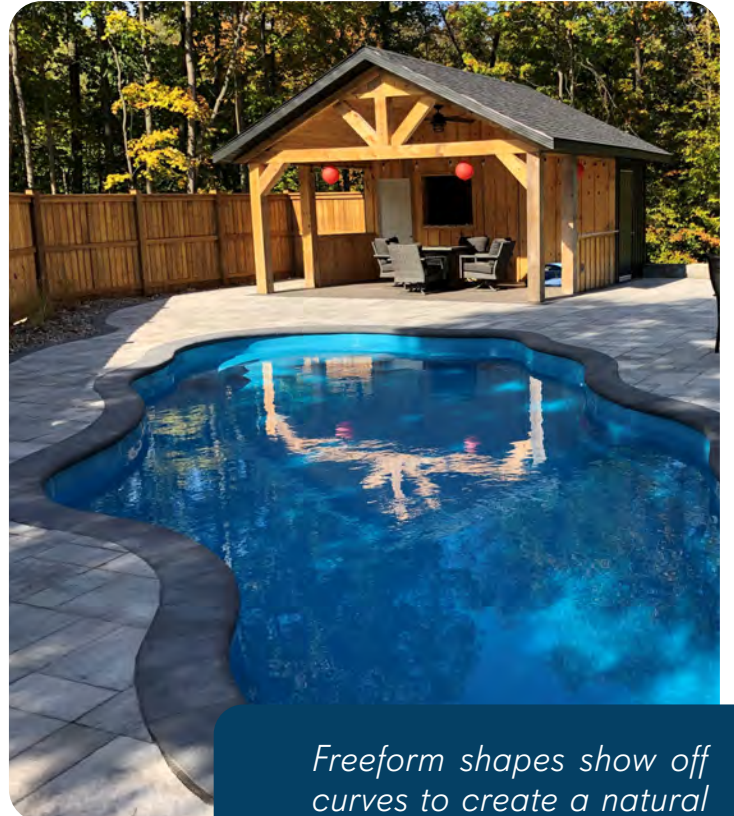

The freeform pool will suit your every need. There is plenty of room for swimming, but also offers seating for the perfect lounging spot. Whether you are entertaining with a pool party or just want to relax in your surroundings, our freeform shapes have it all.

BOOTHBAY HARBOR

MYSTIC

CHATEAUGAY

PORTSMOUTH

FIRE ISLAND

OGUNQUIT

FREEFORM

PORTSMOUTH - AQUA

BOOTHBAY HARBOR - PACIFIC

CHATEAUGAY
PACIFIC

Freeform shapes show off curves to create a natural lagoon feel. They are a great option if you want to blend your pool with the landscape.

RECTANGLE

THE OPTIONS ARE ENDLESS

Rectangle pools offer the most square footage for swimming. It is the perfect choice for swimming laps and other types of water exercise. The rectangle offers a clean and crisp look that will help create a modern backyard.