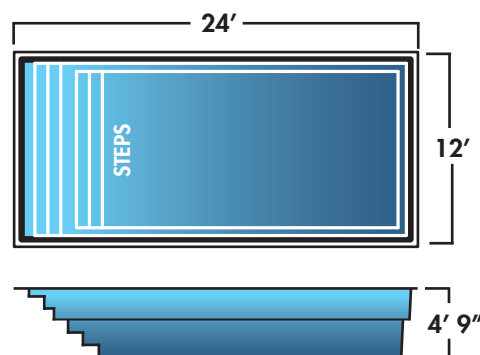

THE ATLANTIC