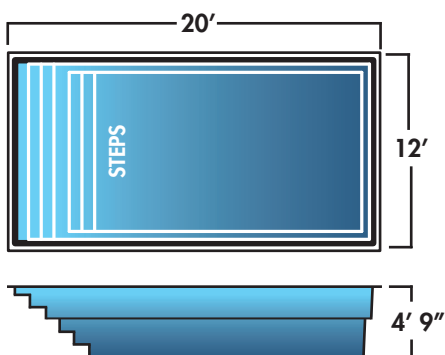

SHELL ISLAND