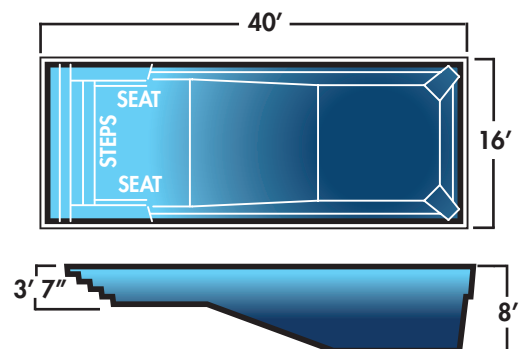

CAPE CHARLES