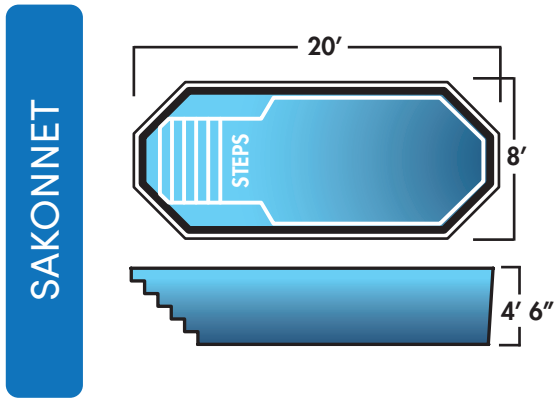

CLASSIC

YOUR NEW OASIS AWAITS

The classic pool is exactly that... a classic design that never goes out of style. The classic offers variations of the rectangular shape that have an arch or slight curve at the ends. Our models will help create an elegant masterpiece in your backyard for years to come.