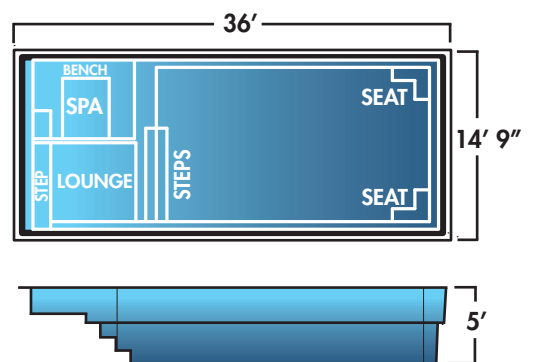

STONINGTON

EASTERN BAY

LAKE ERIE

CHATHAM HARBOR

RACE POINT

RECTANGLE

With 19 sizes to choose from, the rectangle is an adaptable shape that will fit in most yards.

CAPE CHARLES - PACIFIC