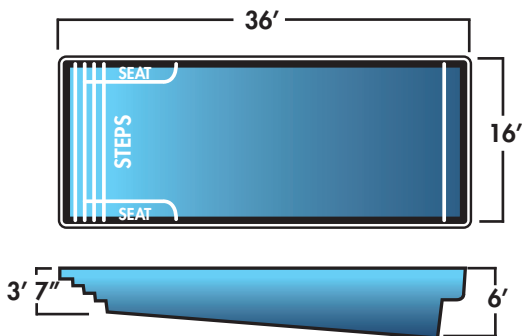

CHESAPEAKE BAY