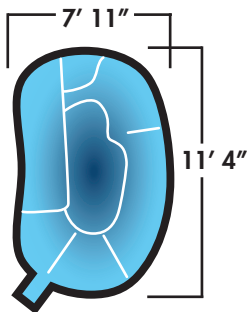

ROUND SPILLOVER

7' 4" x 7' 4" x 31 1/2"
Seats: 5

OCTAGON

7' 9" x 7' 9" x 45"
Seats: 5

OCTAGON SPILLOVER

7' 9" x 7' 9" x 45"
Seats: 5

FREEFORM SPILLOVER

7' 11" x 11' 4" x 36"
Seats: 8

SEA SALT

Please note that the colors presented are as precise as the picture process allows and may vary with the actual product.

POOL SIZE INDEX

BEACH ENTRY

Name	Dimensions	Depth	Benches	Seats	Steps
Seashore	9' x 17' 5"	4' 9"	2	-	1
Northern Shore	10' x 25'	4' 7"	2	2	2
Crystal Lake	12' x 20'	4' 9"	2	-	1