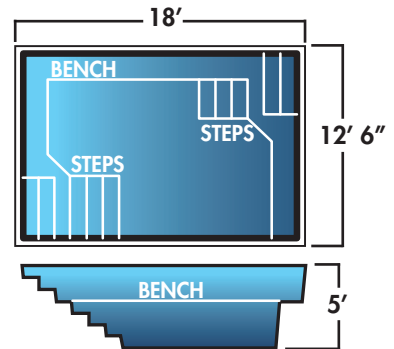

STONINGTON

EASTERN BAY

LAKE ERIE

CHATHAM HARBOR

RACE POINT

RECTANGLE

With 19 sizes to choose from, the rectangle is an adaptable shape that will fit in most yards.

CAPE CHARLES - PACIFIC