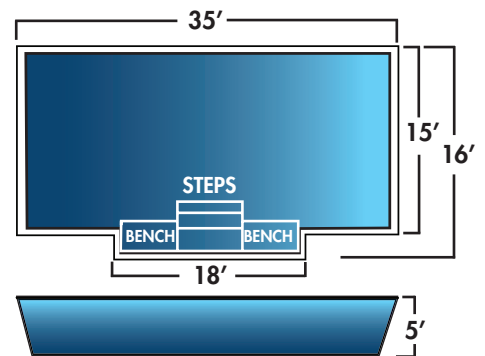

POKOMOKE SOUND