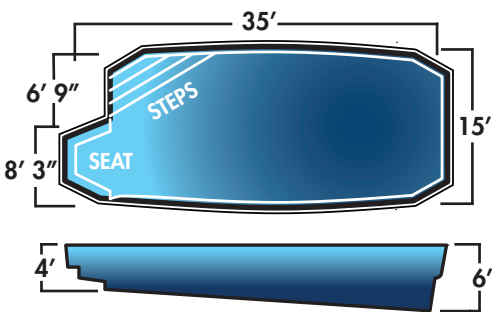

CLASSIC

DELAWARE BAY - PACIFIC

The classic shape boasts a timeless and elegant look. This design goes back to centuries-old Greek and Roman architecture.

BAR HARBOR

CAPE MAY

FREEFORM

ADD FUN TO YOUR BACKYARD