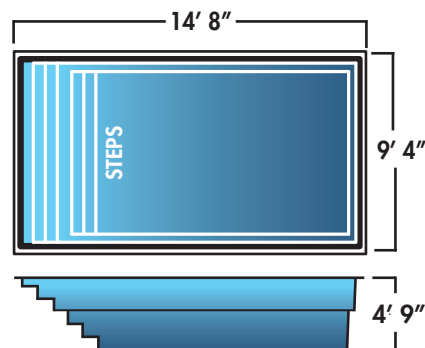

VIRGINIA BEACH