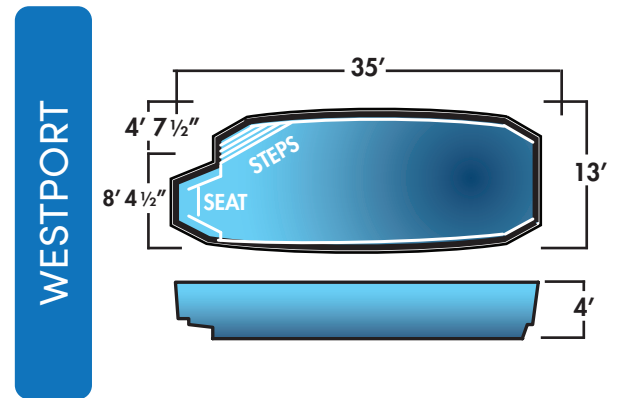

CLASSIC

YOUR NEW OASIS AWAITS

The classic pool is exactly that... a classic design that never goes out of style. The classic offers variations of the rectangular shape that have an arch or slight curve at the ends. Our models will help create an elegant masterpiece in your backyard for years to come.