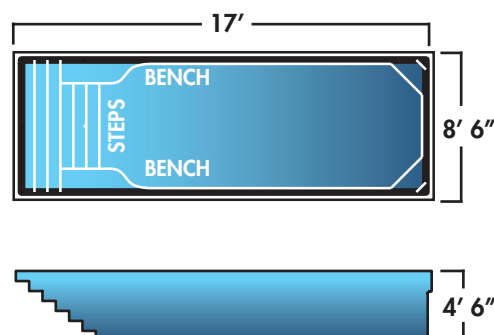

OUTER BANKS