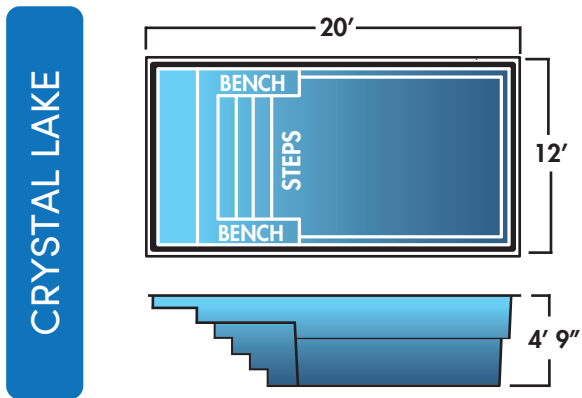

BEACH ENTRY

EASY ACCESS FOR EVERYONE

Now you can have a private beach in your own backyard. The stylish beach entry is perfect for lounging at the shallow entrance. You will feel like you are wading into an ocean without ever having to leave your home.