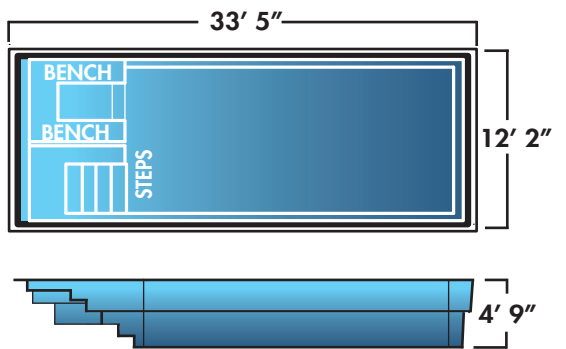

BLOCK ISLAND