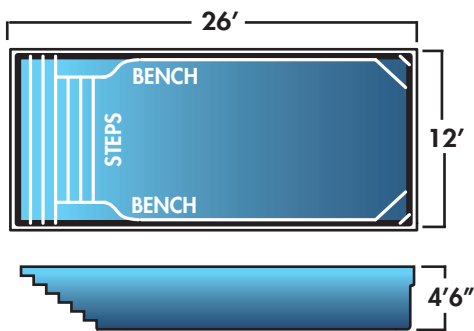

RECTANGLE

Consider adding a spa to give your backyard space a greater luxurious feeling.

SOUTH COAST

NARRAGANSETT

LAKE PLACID

BLOCK ISLAND