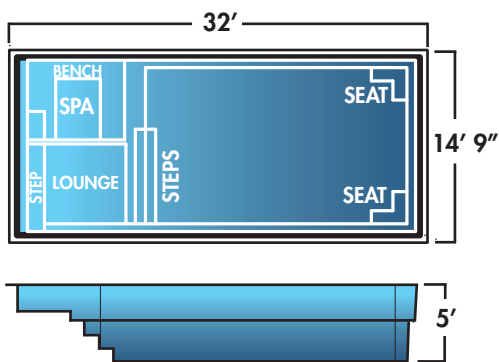

STONINGTON

EASTERN BAY

LAKE ERIE

CHATHAM HARBOR

RACE POINT

RECTANGLE

With 19 sizes to choose from, the rectangle is an adaptable shape that will fit in most yards.

CAPE CHARLES - PACIFIC