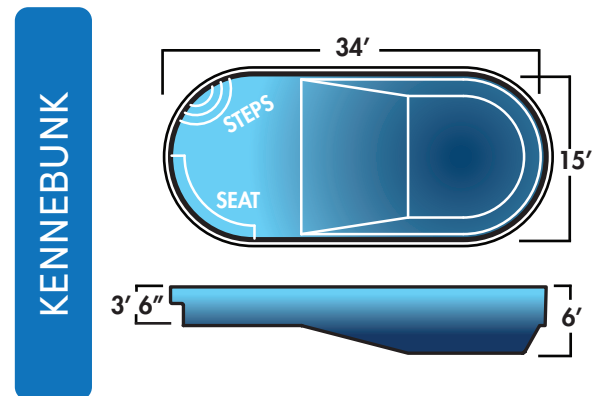

CLASSIC

YOUR NEW OASIS AWAITS

The classic pool is exactly that... a classic design that never goes out of style. The classic offers variations of the rectangular shape that have an arch or slight curve at the ends. Our models will help create an elegant masterpiece in your backyard for years to come.