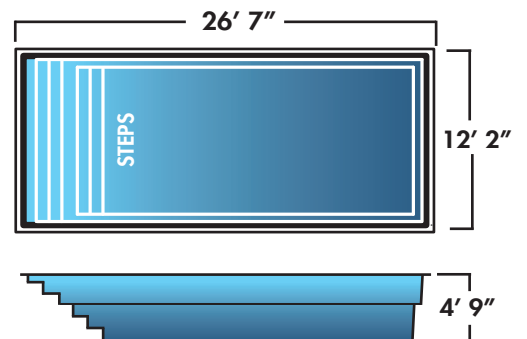

NARRAGANSETT