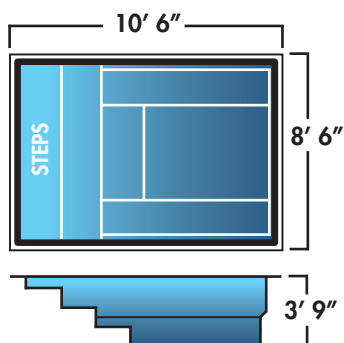

RECTANGLE

THE OPTIONS ARE ENDLESS

Rectangle pools offer the most square footage for swimming. It is the perfect choice for swimming laps and other types of water exercise. The rectangle offers a clean and crisp look that will help create a modern backyard.

POTOMAC