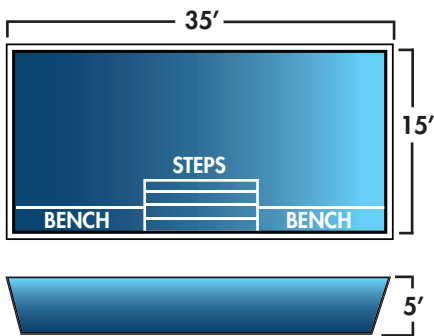

RECTANGLE

With 19 sizes to choose from, the rectangle is an adaptable shape that will fit in most yards.

LAKE SHORE

POKOMOKE SOUND

CHESAPEAKE BAY

CAPE CHARLES